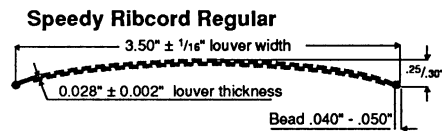

SPEEDY INTERIOR PVC

PVC LOUVER STYLES:

SPEEDY INTERIOR PERFORATED

3.50" ± 1/16 louver width
 0.030" ± 0.003 louver thickness
 Bead .040" - .050"

PVC SPECIFICATIONS:

Vertical Blind Louvers shall be 3 1/2 inches wide. They shall be extruded with no lead added of 100% Goodrich Geon solid vinyl or equal. Louvers shall be extruded and manufactured by Speedy Interior, and guaranteed for five years. Color selection shall be made from standard Speedy Interior colors. Louvers are available in white, offwhite, ivory and grey. Other colors are available upon request.