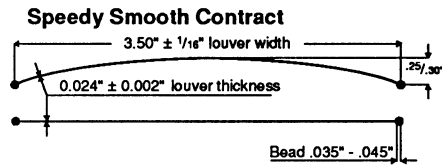

SPEEDY INTERIOR PVC

PVC LOUVER STYLES:

SPEEDY INTERIOR PERFORATED

3.50" ± 1/16 louver width
 0.030" ± 0.003 louver thickness
 Bead .040" - .050"

PVC SPECIFICATIONS:

Vertical Blind Louvers shall be 3 1/2 inches wide. They shall be extruded with no lead added of 100% Goodrich Geon solid vinyl or equal. Louvers shall be extruded and manufactured by Speedy Interior, and guaranteed for five years. Color selection shall be made from standard Speedy Interior colors. Louvers are available in white, offwhite, ivory and grey. Other colors are available upon request.