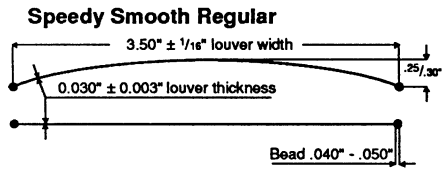

SPEEDY INTERIOR PVC

PVC LOUVER STYLES:

SPEEDY INTERIOR PERFORATED

3.50" ± 1/16 louver width
 0.030" ± 0.003 louver thickness
 Bead .040" - .050"

PVC SPECIFICATIONS:

Vertical Blind Louvers shall be 3 1/2 inches wide. They shall be extruded with no lead added of 100% Goodrich Geon solid vinyl or equal. Louvers shall be extruded and manufactured by Speedy Interior, and guaranteed for five years. Color selection shall be made from standard Speedy Interior colors. Louvers are available in white, offwhite, ivory and grey. Other colors are available upon request.