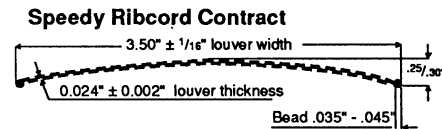

SPEEDY INTERIOR PVC

PVC LOUVER STYLES:

SPEEDY INTERIOR PERFORATED

3.50" ± 1/16 louver width
 0.030" ± 0.003 louver thickness
 Bead .040" - .050"

PVC SPECIFICATIONS:

Vertical Blind Louvers shall be 3 1/2 inches wide. They shall be extruded with no lead added of 100% Goodrich Geon solid vinyl or equal. Louvers shall be extruded and manufactured by Speedy Interior, and guaranteed for five years. Color selection shall be made from standard Speedy Interior colors. Louvers are available in white, offwhite, ivory and grey. Other colors are available upon request.